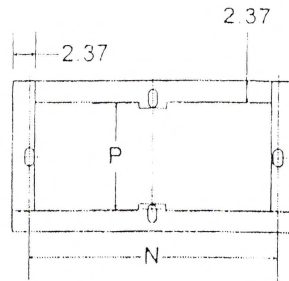

Single Door "M" meter Cabinet

Section "A-A"

Mounting Hole Detail

Base Mounting

Part No.	A	B	C (in.)	D	E (in.)	F	G (in.)	N	P (in.)	Q (in.)
FAB-1F-M	50	30	17	39	27.5	37.25	15	26.5	12	18.25
FAB-1F-M36	50	36	17	39	33.5	37.25	18	32.5	12	18.25
FAB-1F-M36S	55	36	17	44	33.5	42.25	18	32.5	12	18.25
FAB-MSX	76	30	17	65	27.5	63.25	15	26.5	12	18.25