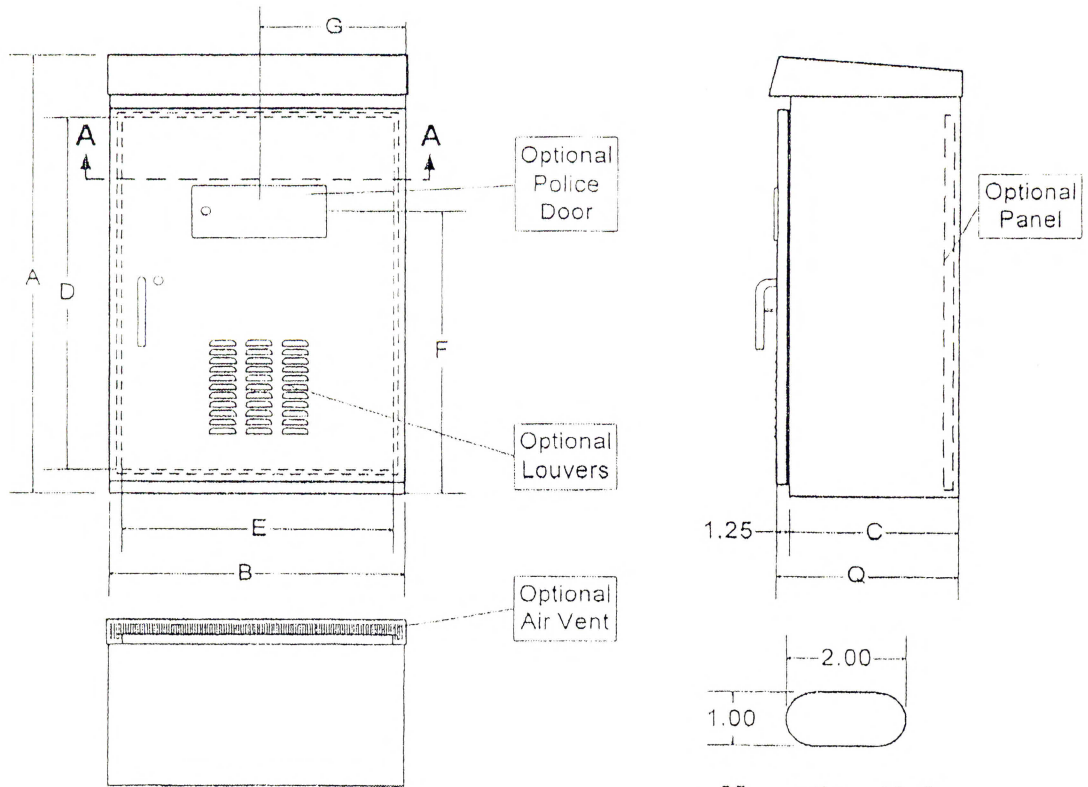

Single Door "M" meter Cabinet

Section "A-A"

Mounting Hole Detail

Base Mounting

Part No.	A	B	C (in.)	D	E (in.)	F	G (in.)	N	P (in.)	Q (in.)
FAB-1F-M	50	30	17	39	27.5	37.25	15	26.5	12	18.25
FAB-1F-M36	50	36	17	39	33.5	37.25	18	32.5	12	18.25
FAB-1F-M36S	55	36	17	44	33.5	42.25	18	32.5	12	18.25
FAB-MSX	76	30	17	65	27.5	63.25	15	26.5	12	18.25