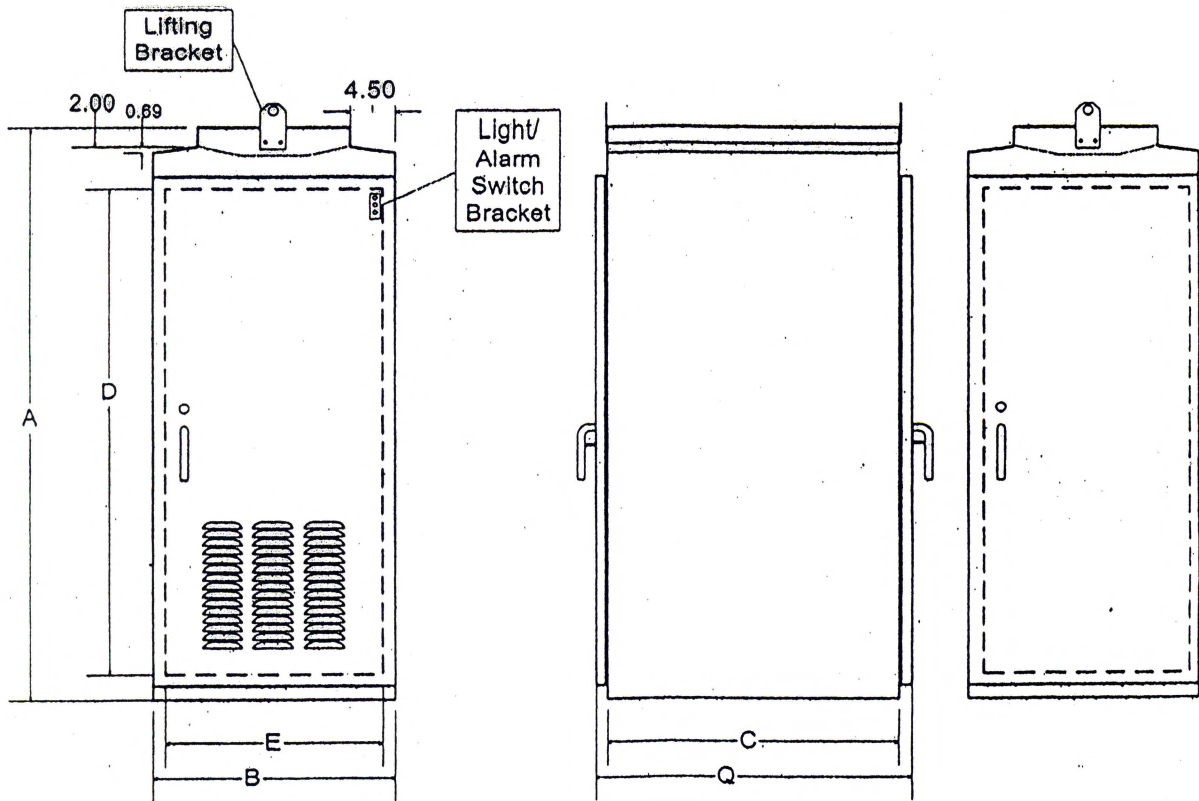

# FAB Enclosures

Models: 332/334 Cabinet

**Base Mounting Pattern**

**Mounting Hole Detail**

Part No.	A	B	C (In.)	D	E (In.)	N	P (In.)	Q (In.)
FAB-1332	67	24	30	57.5	21.5	21.63	22.5	32.5
FAB-1334	67	24	38	57.5	21.5	21.63	30.5	32.5

Options: Switch Compartments, Panels, Windows, Painted finishes, Filters, Rack rails, Shelves, Wall/Pole Mount, 14 Gauge SS, Louvers, etc.

Custom Sizes Available

**Flemington Aluminum & Brass, Inc.**

24 Junction Road  
Flemington, NJ 08822  
908-782-6317