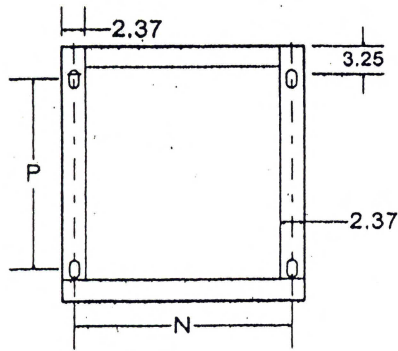

# FAB Enclosures

Models: 332/334 Cabinet

**Base Mounting Pattern**

**Mounting Hole Detail**

Part No.	A	B	C (In.)	D	E (In.)	N	P (In.)	Q (In.)
FAB-1332	67	24	30	57.5	21.5	21.63	22.5	32.5
FAB-1334	67	24	38	57.5	21.5	21.63	30.5	32.5

Options: Switch Compartments, Panels, Windows, Painted finishes, Filters, Rack rails, Shelves, Wall/Pole Mount, 14 Gauge SS, Louvers, etc.

Custom Sizes Available

**Flemington Aluminum & Brass, Inc.**

24 Junction Road  
Flemington, NJ 08822  
908-782-6317