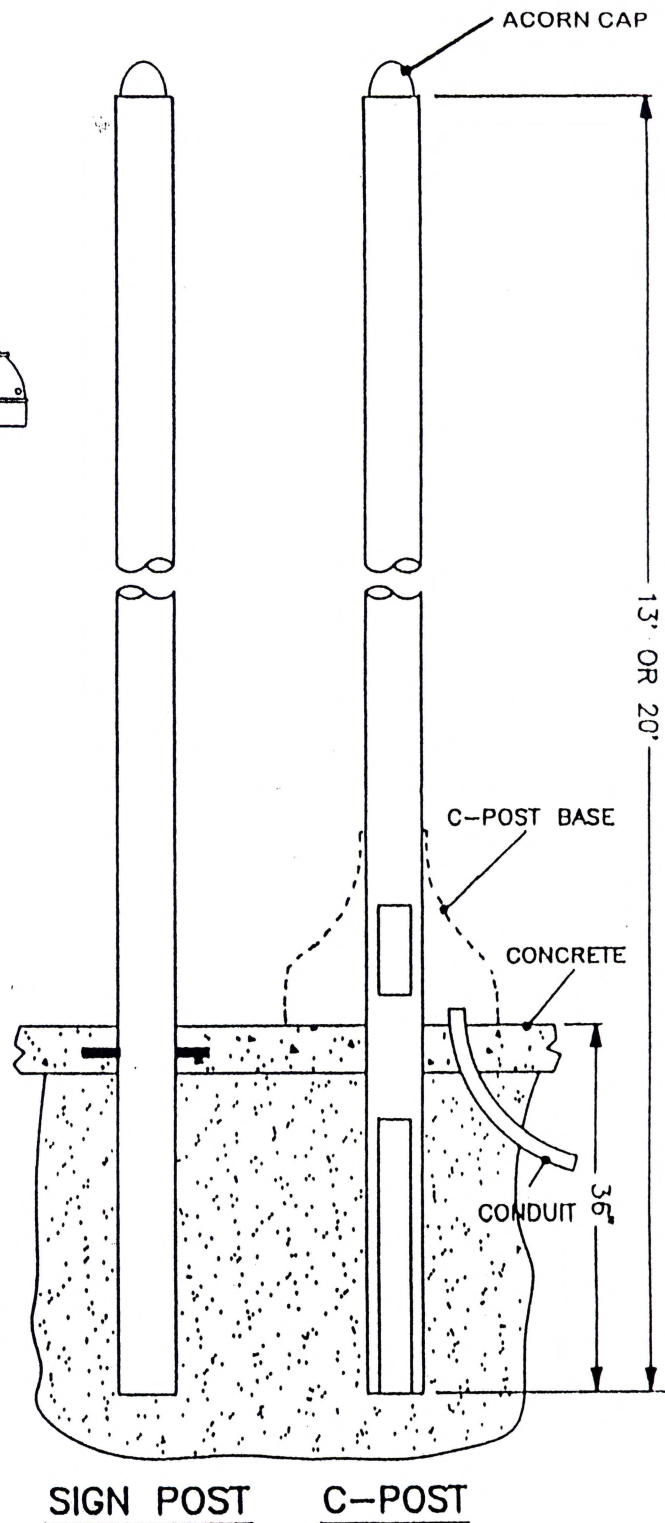

C-Posts & Sign Posts

POSTS

The posts are 4" schedule 40 aluminum 6063-T6 pipe, 13' or 20' long, supplied with natural extruded finish or powder coated dark brown. The C-Post has a 3" x 12" cable opening and a 3" x 30" slot at one end. The Sign Post can be installed with a 5/8" x 12" steel rod to prevent rotation.

BASE

The C-Post base consists of two split base halves, two molded rubber pole grips and four 3/8"-16 x 3/4" button head socket cap screws with tamper resistant pins. The base is made of High Density Polyethylene with UV stabilization and each half contains two bronze threaded inserts. Colors are gray or dark brown.

ACORN CAP

Cap is an ASTM B-26 aluminum casting which press fits into the C-Post. Available natural or powder coated dark brown.

ASSEMBLIES

All items have been approved and meet City of Philadelphia Specifications. C-Post Assembly consists of the post, base & cap. Sign Post Assembly consists of post & cap.

Part #	Description
Assemblies	
FAB-404A13	13' C-Post Assembly
FAB-404A20	20' C-Post Assembly
FAB-404S13	13' Sign Post Assembly
FAB-404S20	20' Sign Post Assembly
FAB-404A13B	13' C-Post Assembly, Dark Brown
FAB-404A20B	20' C-Post Assembly, Dark Brown
FAB-404S13B	13' Sign Post Assembly, Dark Brown
FAB-404S20B	20' Sign Post Assembly, Dark Brown
Components	
FAB-404P	C-Post Base, Gray Plastic
FAB-404P1	Tamperproof Bolt Driver, C-Post Base
FAB-404P2	Rubber Pole Grips, C-Post Base (2)
FAB-404P3	Hardware, C-Post Base (4)
FAB-510	Acorn Cap
FAB-40413P	13' C-Post
FAB-40420P	20' C-Post
FAB-404S13	13' Sign Post
FAB-404S20	20' Sign Post
FAB-404PB	C-Post Base, Dark Brown Plastic
FAB-510B	Acorn Cap, Dark Brown
FAB-40413PB	13' C-Post, Dark Brown
FAB-40420PB	20' C-Post, Dark Brown
FAB-404S13B	13' Sign Post, Dark Brown
FAB-404S20B	20' Sign Post, Dark Brown